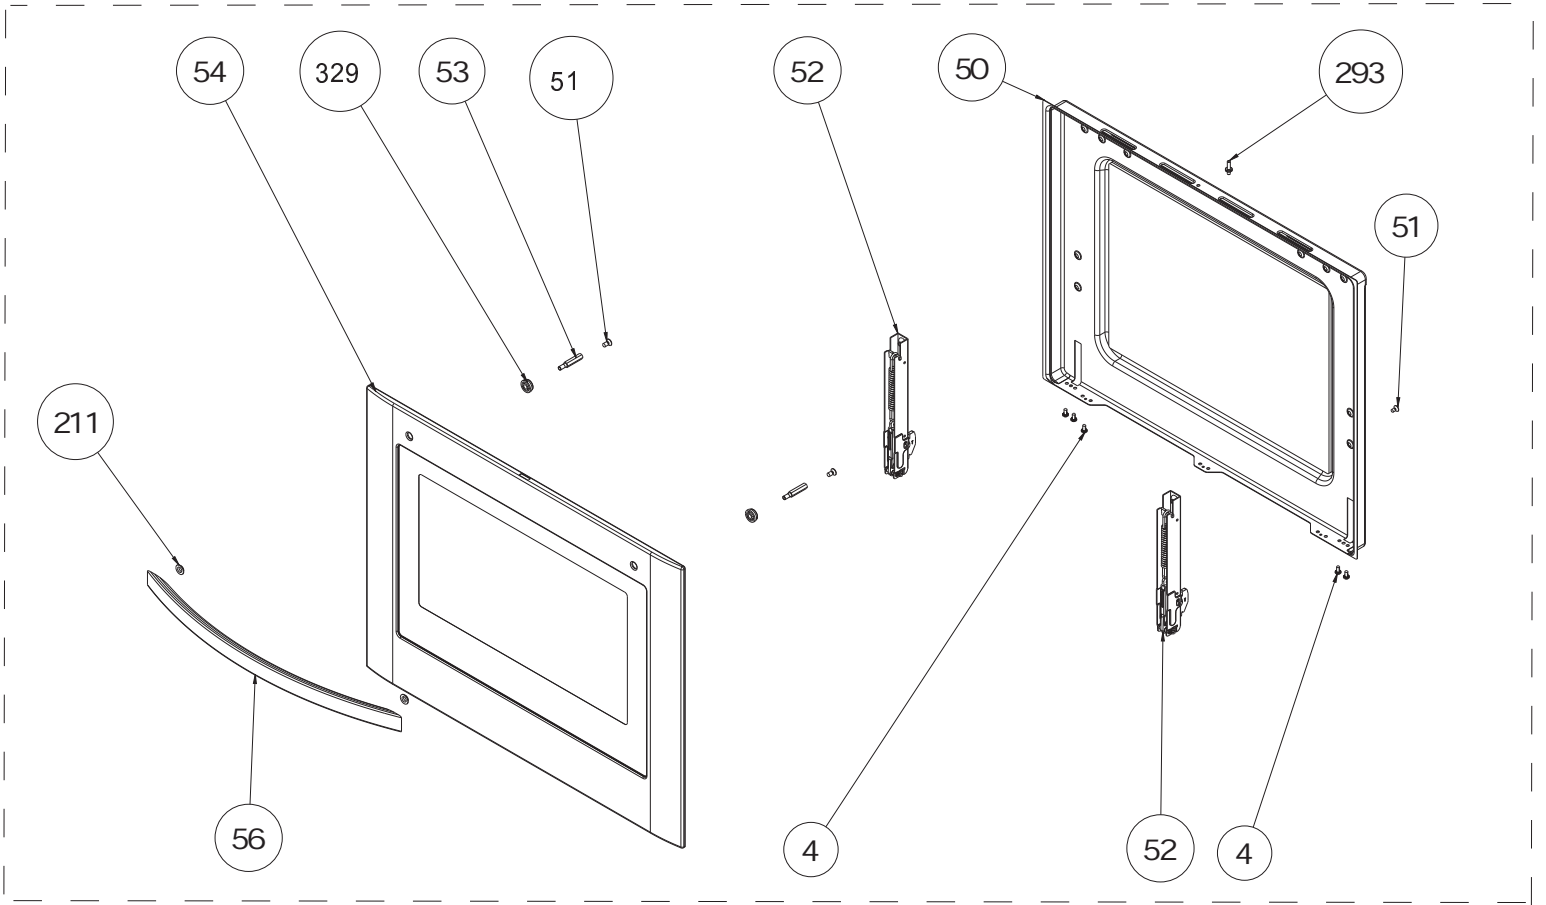

**PUSH-PULL FLAP DRAWER ASSEMBLY  
(OPTIONAL)**

**4WG DRAWER ASSEMBLY  
(OPTIONAL)**

**YNTB FLAP DRAWER ASSEMBLY**

**FIXED DRAWER ASSEMBLY  
(OPTIONAL)**

<b>POSITION NUMBER</b>	<b>DESCRIPTION</b>
3	WARMER DRAWER RAIL WHEEL
4	SCREW (CIRCULAR-HEAD, 3.9*9.5, BLACK)
5	WARMER DRAWER INNER COVER
6	WARMER DRAWER PANEL (60*60,3D)
14	BOTTOM INSULATION COVER (60*60)
37	DRAWER PANEL STOPPER
39	WARMER DRAWER RAIL
67	CHASSIS BRACKET CONTACT SCREW
227	FIXED DRAWER PANEL TOP BRACKET
330	SCREW (KNURLED,M4*4)
347	DRAWER WHEEL MILE (4 WG),RIGHT \ LEFT)
348	DRAWER WHEEL MILE (4WG)
349	DRAWER WHEEL (4 WG)
368	SCREW (KNURLED, 2.9*18)
369	SCREW (KNURLED, 2.9*8,BLACK)
371	FLAP DRAWER (HINGE / LEFT)
372	FLAP DRAWER LOCKING BRACKET
373	FLAP DRAWER LOCKING (MINI LATCH)
384	FLAP DRAWER LOCKING COUNTERPART(MINI LATCH)
389	DRAWER BOX
559	FIXED DRAWER PANEL BOTTOM BRACKET(NEW G)
<p>"The exploded views given in this document are generic.They include all possible versions of the product. For specific part codes, please refer to the bom list of regarding model."</p>	

FLAT TYPE OVEN DOOR - POSITION NO 376 (OPTIONAL)

220,239,240 is for Removable Third Glass Versions  
 262,67 is for Removable Glass Versions

FLAT TYPE OVEN DOOR WITH FULL GLASS STRUCTURE - POSITION NO 377 (OPTIONAL)

SOLID TYPE - POSITION NO 395 (OPTIONAL)

HANDLE ASSEMBLY GROUP -  
POSITION NO 49  
(OPTIONAL)

INTERVAL GLASS  
(ONLY FOR FLAT TYPE OVEN DOOR  
WITH FULL GLASS STRUCTURE)  
(OPTIONAL)

SOLID TYPE - POSITION NO 54 (OPTIONAL)