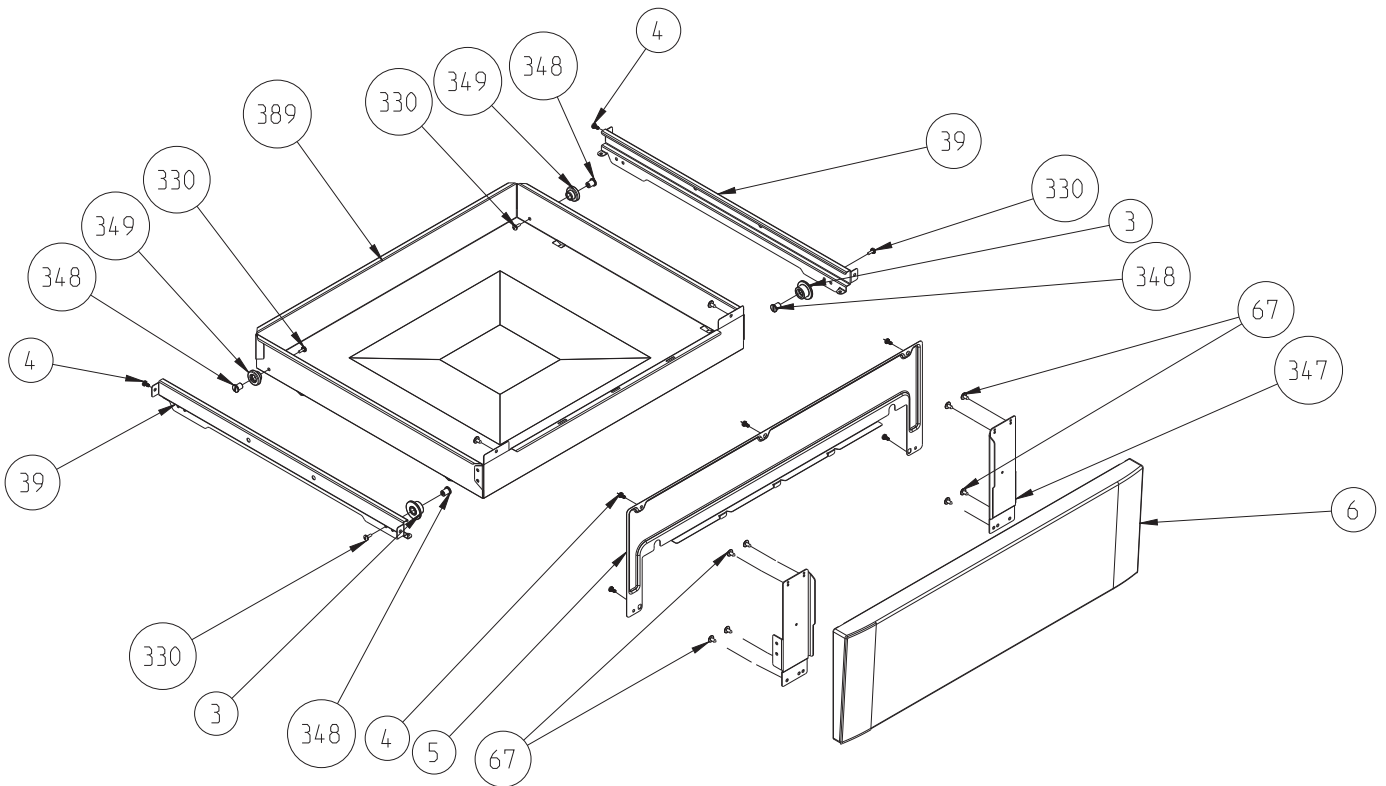

**PUSH-PULL FLAP DRAWER ASSEMBLY  
(OPTIONAL)**

**4WG DRAWER ASSEMBLY  
(OPTIONAL)**

**YNTB FLAP DRAWER ASSEMBLY**

**FIXED DRAWER ASSEMBLY  
(OPTIONAL)**

<b>POSITION NUMBER</b>	<b>DESCRIPTION</b>
3	WARMER DRAWER RAIL WHEEL
4	SCREW (CIRCULAR-HEAD, 3.9*9.5, BLACK)
5	WARMER DRAWER INNER COVER
6	WARMER DRAWER PANEL (60*60,3D)
14	BOTTOM INSULATION COVER (60*60)
37	DRAWER PANEL STOPPER
39	WARMER DRAWER RAIL
67	CHASSIS BRACKET CONTACT SCREW
227	FIXED DRAWER PANEL TOP BRACKET
330	SCREW (KNURLED,M4*4)
347	DRAWER WHEEL MILE (4 WG),RIGHT \ LEFT)
348	DRAWER WHEEL MILE (4WG)
349	DRAWER WHEEL (4 WG)
368	SCREW (KNURLED, 2.9*18)
369	SCREW (KNURLED, 2.9*8,BLACK)
371	FLAP DRAWER (HINGE / LEFT)
372	FLAP DRAWER LOCKING BRACKET
373	FLAP DRAWER LOCKING (MINI LATCH)
384	FLAP DRAWER LOCKING COUNTERPART(MINI LATCH)
389	DRAWER BOX
559	FIXED DRAWER PANEL BOTTOM BRACKET(NEW G)
<p>"The exploded views given in this document are generic.They include all possible versions of the product. For specific part codes, please refer to the bom list of regarding model."</p>	

FLAT TYPE OVEN DOOR - POSITION NO 376 (OPTIONAL)

220,239,240 is for Removable Third Glass Versions  
 262,67 is for Removable Glass Versions

FLAT TYPE OVEN DOOR WITH FULL GLASS STRUCTURE - POSITION NO 377 (OPTIONAL)

SOLID TYPE - POSITION NO 395 (OPTIONAL)

HANDLE ASSEMBLY GROUP -  
POSITION NO 49  
(OPTIONAL)

INTERVAL GLASS  
(ONLY FOR FLAT TYPE OVEN DOOR  
WITH FULL GLASS STRUCTURE)  
(OPTIONAL)

SOLID TYPE - POSITION NO 54 (OPTIONAL)