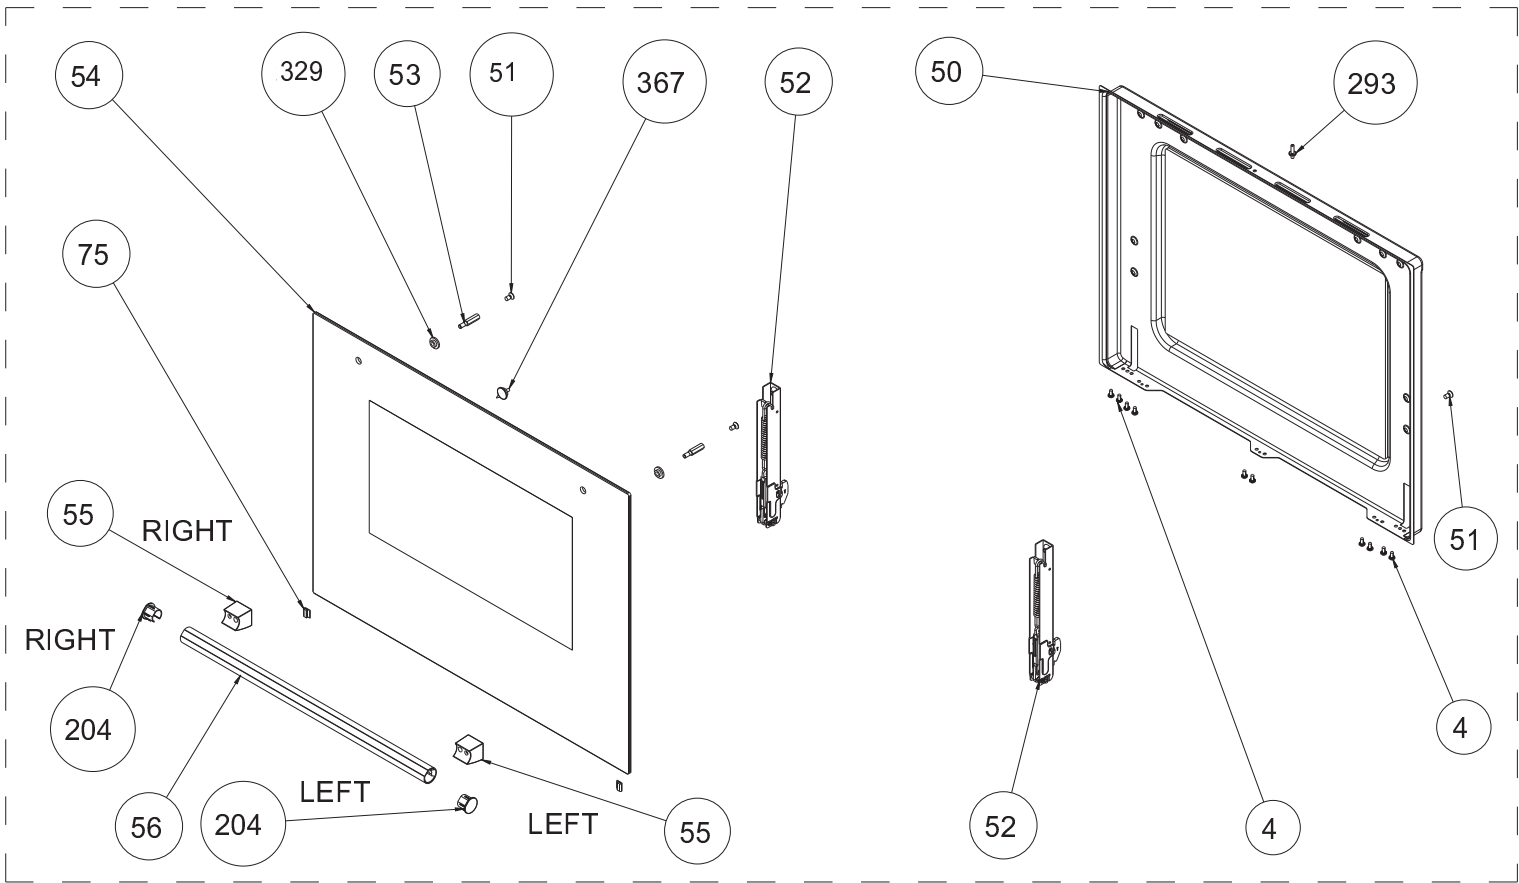

**PUSH-PULL FLAP DRAWER ASSEMBLY  
(OPTIONAL)**

**4WG DRAWER ASSEMBLY  
(OPTIONAL)**

**YNTB FLAP DRAWER ASSEMBLY**

**FIXED DRAWER ASSEMBLY  
(OPTIONAL)**

<b>POSITION NUMBER</b>	<b>DESCRIPTION</b>
3	WARMER DRAWER RAIL WHEEL
4	SCREW (CIRCULAR-HEAD, 3.9*9.5, BLACK)
5	WARMER DRAWER INNER COVER
6	WARMER DRAWER PANEL (60*60,3D)
14	BOTTOM INSULATION COVER (60*60)
37	DRAWER PANEL STOPPER
39	WARMER DRAWER RAIL
67	CHASSIS BRACKET CONTACT SCREW
227	FIXED DRAWER PANEL TOP BRACKET
330	SCREW (KNURLED,M4*4)
347	DRAWER WHEEL MILE (4 WG),RIGHT \ LEFT)
348	DRAWER WHEEL MILE (4WG)
349	DRAWER WHEEL (4 WG)
368	SCREW (KNURLED, 2.9*18)
369	SCREW (KNURLED, 2.9*8,BLACK)
371	FLAP DRAWER (HINGE / LEFT)
372	FLAP DRAWER LOCKING BRACKET
373	FLAP DRAWER LOCKING (MINI LATCH)
384	FLAP DRAWER LOCKING COUNTERPART(MINI LATCH)
389	DRAWER BOX
559	FIXED DRAWER PANEL BOTTOM BRACKET(NEW G)
<p>"The exploded views given in this document are generic.They include all possible versions of the product. For specific part codes, please refer to the bom list of regarding model."</p>	

FLAT TYPE OVEN DOOR - POSITION NO 376 (OPTIONAL)

220,239,240 is for Removable Third Glass Versions  
 262,67 is for Removable Glass Versions

FLAT TYPE OVEN DOOR WITH FULL GLASS STRUCTURE - POSITION NO 377 (OPTIONAL)

SOLID TYPE - POSITION NO 395 (OPTIONAL)

HANDLE ASSEMBLY GROUP -  
POSITION NO 49  
(OPTIONAL)

INTERVAL GLASS  
(ONLY FOR FLAT TYPE OVEN DOOR  
WITH FULL GLASS STRUCTURE)  
(OPTIONAL)

SOLID TYPE - POSITION NO 54 (OPTIONAL)