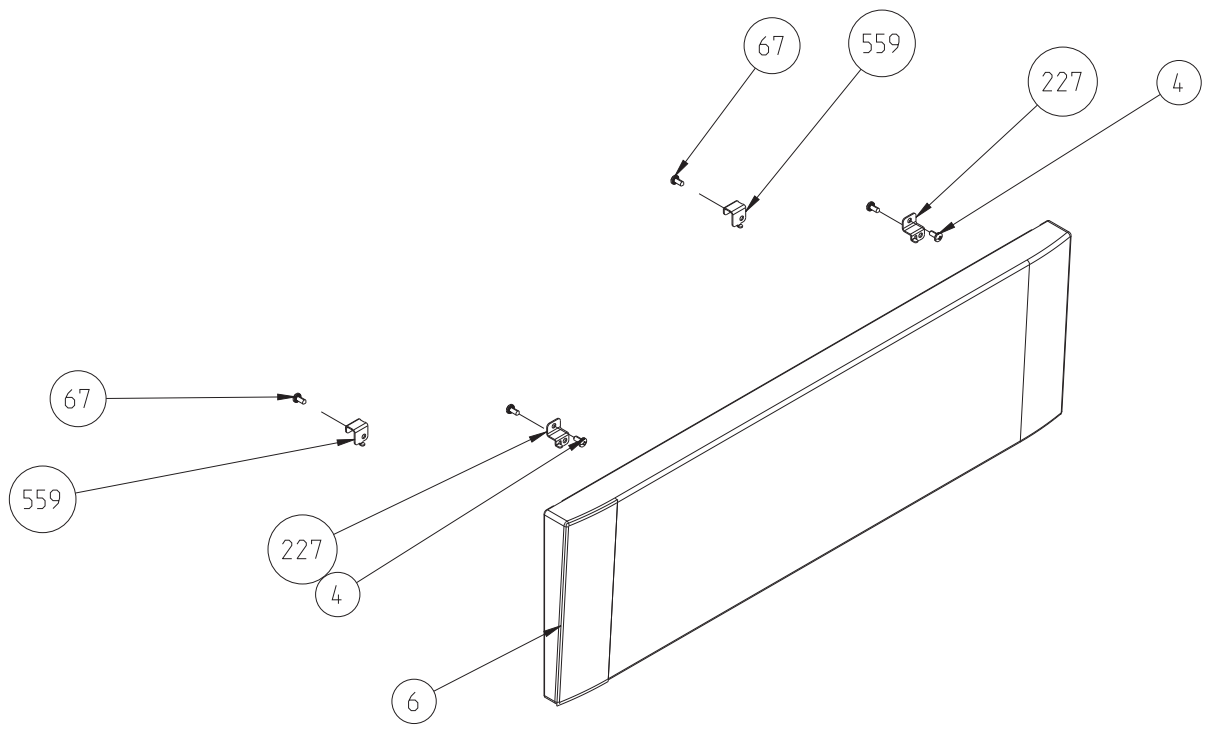

**PUSH-PULL FLAP DRAWER ASSEMBLY  
(OPTIONAL)**

**4WG DRAWER ASSEMBLY  
(OPTIONAL)**

**YNTB FLAP DRAWER ASSEMBLY**

**FIXED DRAWER ASSEMBLY  
(OPTIONAL)**

<b>POSITION NUMBER</b>	<b>DESCRIPTION</b>
3	WARMER DRAWER RAIL WHEEL
4	SCREW (CIRCULAR-HEAD, 3.9*9.5, BLACK)
5	WARMER DRAWER INNER COVER
6	WARMER DRAWER PANEL (60*60,3D)
14	BOTTOM INSULATION COVER (60*60)
37	DRAWER PANEL STOPPER
39	WARMER DRAWER RAIL
67	CHASSIS BRACKET CONTACT SCREW
227	FIXED DRAWER PANEL TOP BRACKET
330	SCREW (KNURLED,M4*4)
347	DRAWER WHEEL MILE (4 WG),RIGHT \ LEFT)
348	DRAWER WHEEL MILE (4WG)
349	DRAWER WHEEL (4 WG)
368	SCREW (KNURLED, 2.9*18)
369	SCREW (KNURLED, 2.9*8,BLACK)
371	FLAP DRAWER (HINGE / LEFT)
372	FLAP DRAWER LOCKING BRACKET
373	FLAP DRAWER LOCKING (MINI LATCH)
384	FLAP DRAWER LOCKING COUNTERPART(MINI LATCH)
389	DRAWER BOX
559	FIXED DRAWER PANEL BOTTOM BRACKET(NEW G)
<p>"The exploded views given in this document are generic.They include all possible versions of the product. For specific part codes, please refer to the bom list of regarding model."</p>	

FLAT TYPE OVEN DOOR - POSITION NO 376 (OPTIONAL)

220,239,240 is for Removable Third Glass Versions  
 262,67 is for Removable Glass Versions

FLAT TYPE OVEN DOOR WITH FULL GLASS STRUCTURE - POSITION NO 377 (OPTIONAL)

SOLID TYPE - POSITION NO 395 (OPTIONAL)

HANDLE ASSEMBLY GROUP -  
POSITION NO 49  
(OPTIONAL)

INTERVAL GLASS  
(ONLY FOR FLAT TYPE OVEN DOOR  
WITH FULL GLASS STRUCTURE)  
(OPTIONAL)

SOLID TYPE - POSITION NO 54 (OPTIONAL)