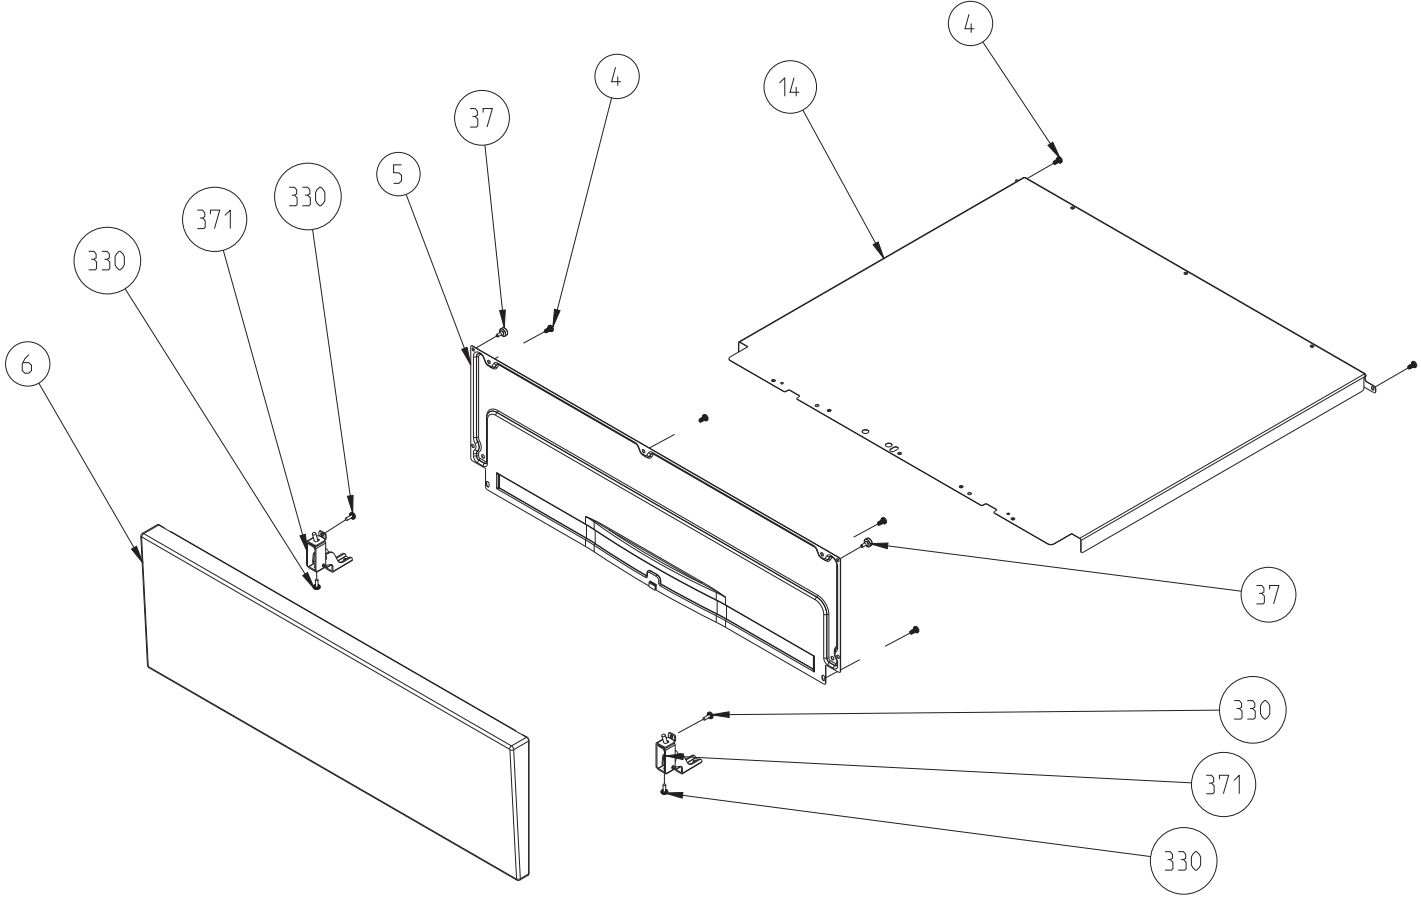

**PUSH-PULL FLAP DRAWER ASSEMBLY  
(OPTIONAL)**

**4WG DRAWER ASSEMBLY  
(OPTIONAL)**

**YNTB FLAP DRAWER ASSEMBLY**

**FIXED DRAWER ASSEMBLY  
(OPTIONAL)**

<b>POSITION NUMBER</b>	<b>DESCRIPTION</b>
3	WARMER DRAWER RAIL WHEEL
4	SCREW (CIRCULAR-HEAD, 3.9*9.5, BLACK)
5	WARMER DRAWER INNER COVER
6	WARMER DRAWER PANEL (60*60,3D)
14	BOTTOM INSULATION COVER (60*60)
37	DRAWER PANEL STOPPER
39	WARMER DRAWER RAIL
67	CHASSIS BRACKET CONTACT SCREW
227	FIXED DRAWER PANEL TOP BRACKET
330	SCREW (KNURLED,M4*4)
347	DRAWER WHEEL MILE (4 WG),RIGHT \ LEFT)
348	DRAWER WHEEL MILE (4WG)
349	DRAWER WHEEL (4 WG)
368	SCREW (KNURLED, 2.9*18)
369	SCREW (KNURLED, 2.9*8,BLACK)
371	FLAP DRAWER (HINGE / LEFT)
372	FLAP DRAWER LOCKING BRACKET
373	FLAP DRAWER LOCKING (MINI LATCH)
384	FLAP DRAWER LOCKING COUNTERPART(MINI LATCH)
389	DRAWER BOX
559	FIXED DRAWER PANEL BOTTOM BRACKET(NEW G)
<p>"The exploded views given in this document are generic.They include all possible versions of the product. For specific part codes, please refer to the bom list of regarding model."</p>	

FLAT TYPE OVEN DOOR - POSITION NO 376 (OPTIONAL)

220,239,240 is for Removable Third Glass Versions  
 262,67 is for Removable Glass Versions

FLAT TYPE OVEN DOOR WITH FULL GLASS STRUCTURE - POSITION NO 377 (OPTIONAL)

SOLID TYPE - POSITION NO 395 (OPTIONAL)

HANDLE ASSEMBLY GROUP -  
POSITION NO 49  
(OPTIONAL)

INTERVAL GLASS  
(ONLY FOR FLAT TYPE OVEN DOOR  
WITH FULL GLASS STRUCTURE)  
(OPTIONAL)

SOLID TYPE - POSITION NO 54 (OPTIONAL)