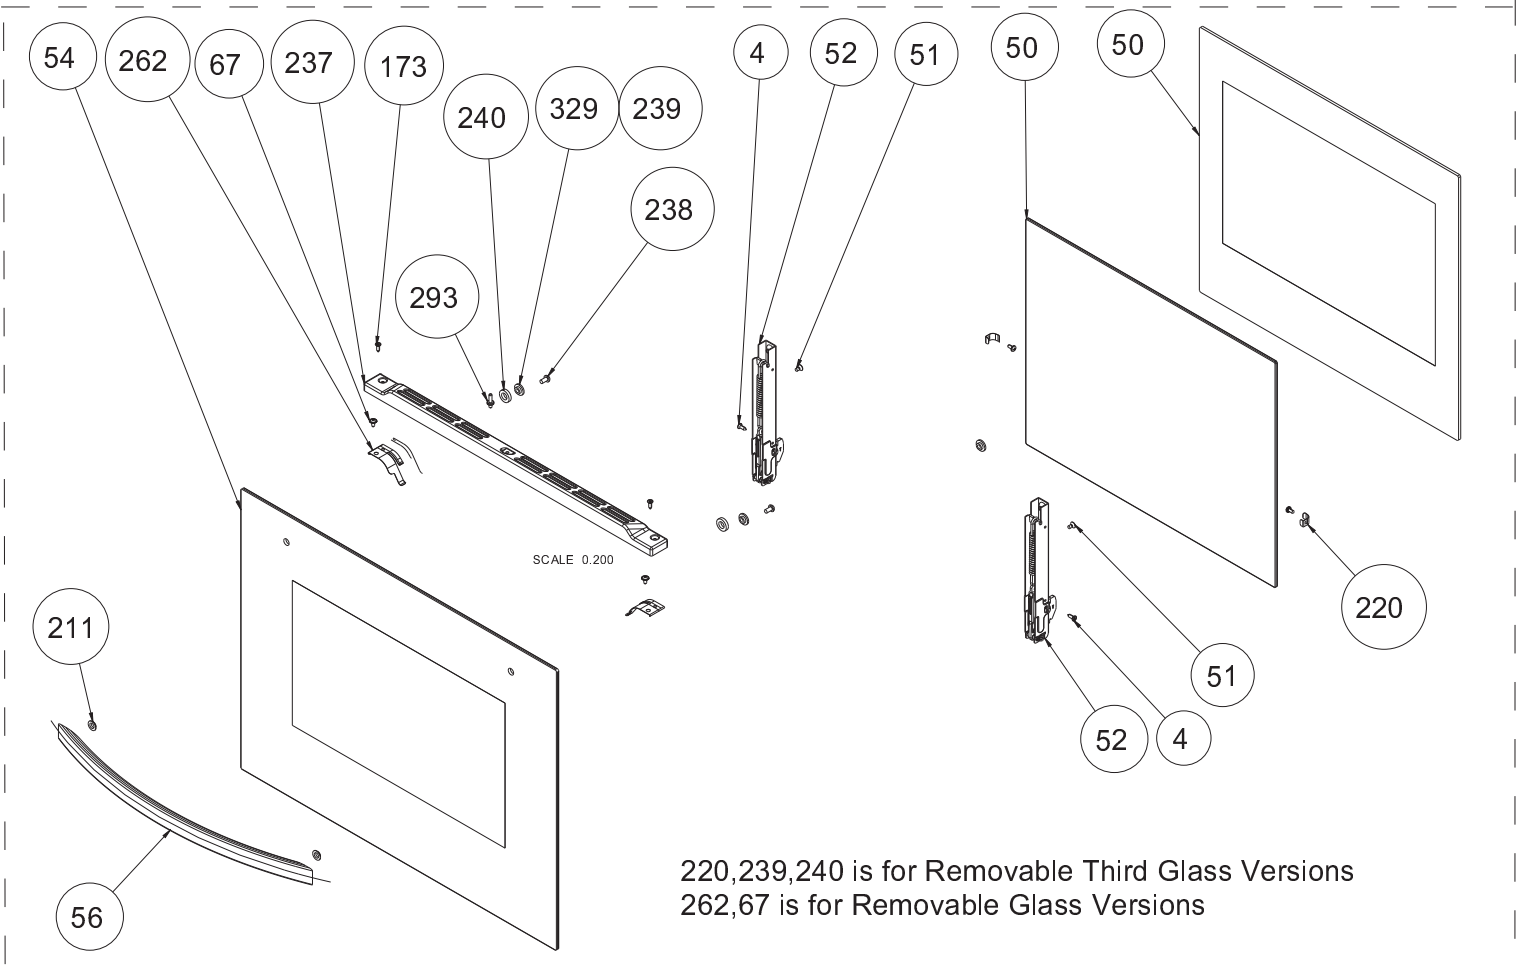

**PUSH-PULL FLAP DRAWER ASSEMBLY  
(OPTIONAL)**

**4WG DRAWER ASSEMBLY  
(OPTIONAL)**

**YNTB FLAP DRAWER ASSEMBLY**

**FIXED DRAWER ASSEMBLY  
(OPTIONAL)**

<b>POSITION NUMBER</b>	<b>DESCRIPTION</b>
3	WARMER DRAWER RAIL WHEEL
4	SCREW (CIRCULAR-HEAD, 3.9*9.5, BLACK)
5	WARMER DRAWER INNER COVER
6	WARMER DRAWER PANEL (60*60,3D)
14	BOTTOM INSULATION COVER (60*60)
37	DRAWER PANEL STOPPER
39	WARMER DRAWER RAIL
67	CHASSIS BRACKET CONTACT SCREW
227	FIXED DRAWER PANEL TOP BRACKET
330	SCREW (KNURLED,M4*4)
347	DRAWER WHEEL MILE (4 WG),RIGHT \ LEFT)
348	DRAWER WHEEL MILE (4WG)
349	DRAWER WHEEL (4 WG)
368	SCREW (KNURLED, 2.9*18)
369	SCREW (KNURLED, 2.9*8,BLACK)
371	FLAP DRAWER (HINGE / LEFT)
372	FLAP DRAWER LOCKING BRACKET
373	FLAP DRAWER LOCKING (MINI LATCH)
384	FLAP DRAWER LOCKING COUNTERPART(MINI LATCH)
389	DRAWER BOX
559	FIXED DRAWER PANEL BOTTOM BRACKET(NEW G)
<p>"The exploded views given in this document are generic.They include all possible versions of the product. For specific part codes, please refer to the bom list of regarding model."</p>	

FLAT TYPE OVEN DOOR - POSITION NO 376 (OPTIONAL)

220,239,240 is for Removable Third Glass Versions  
 262,67 is for Removable Glass Versions

FLAT TYPE OVEN DOOR WITH FULL GLASS STRUCTURE - POSITION NO 377 (OPTIONAL)

SOLID TYPE - POSITION NO 395 (OPTIONAL)

HANDLE ASSEMBLY GROUP -  
POSITION NO 49  
(OPTIONAL)

INTERVAL GLASS  
(ONLY FOR FLAT TYPE OVEN DOOR  
WITH FULL GLASS STRUCTURE)  
(OPTIONAL)

SOLID TYPE - POSITION NO 54 (OPTIONAL)