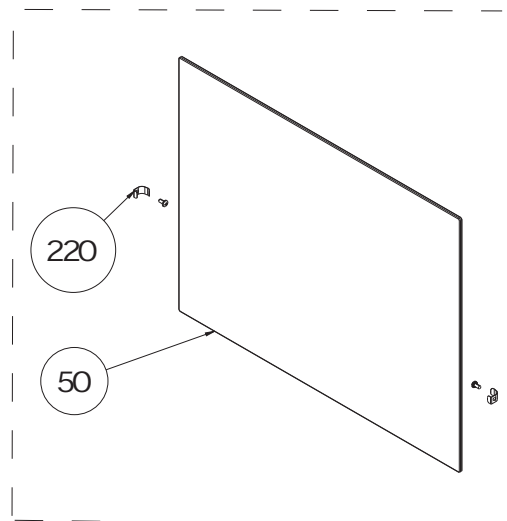

INTERVAL GLASS
(ONLY FOR FLAT TYPE OVEN DOOR
WITH FULL GLASS STRUCTURE)
(OPTIONAL)