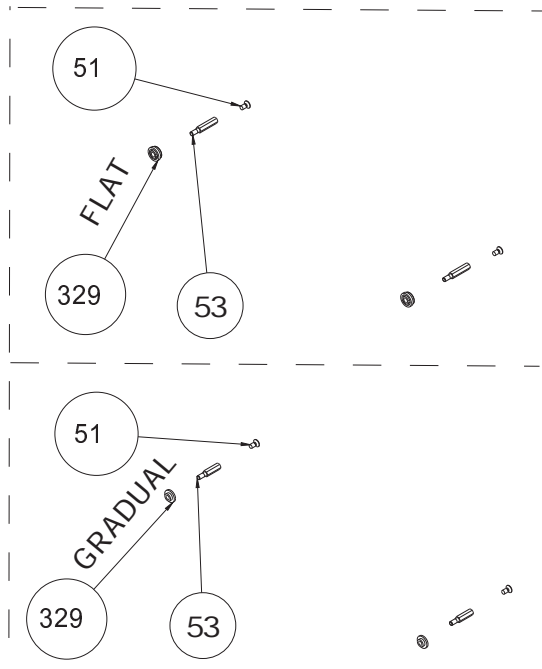

**PUSH-PULL FLAP DRAWER ASSEMBLY  
(OPTIONAL)**

**4WG DRAWER ASSEMBLY  
(OPTIONAL)**

**YNTB FLAP DRAWER ASSEMBLY**

**FIXED DRAWER ASSEMBLY  
(OPTIONAL)**

<b>POSITION NUMBER</b>	<b>DESCRIPTION</b>
3	WARMER DRAWER RAIL WHEEL
4	SCREW (CIRCULAR-HEAD, 3.9*9.5, BLACK)
5	WARMER DRAWER INNER COVER
6	WARMER DRAWER PANEL (60*60,3D)
14	BOTTOM INSULATION COVER (60*60)
37	DRAWER PANEL STOPPER
39	WARMER DRAWER RAIL
67	CHASSIS BRACKET CONTACT SCREW
227	FIXED DRAWER PANEL TOP BRACKET
330	SCREW (KNURLED,M4*4)
347	DRAWER WHEEL MILE (4 WG),RIGHT \ LEFT)
348	DRAWER WHEEL MILE (4WG)
349	DRAWER WHEEL (4 WG)
368	SCREW (KNURLED, 2.9*18)
369	SCREW (KNURLED, 2.9*8,BLACK)
371	FLAP DRAWER (HINGE / LEFT)
372	FLAP DRAWER LOCKING BRACKET
373	FLAP DRAWER LOCKING (MINI LATCH)
384	FLAP DRAWER LOCKING COUNTERPART(MINI LATCH)
389	DRAWER BOX
559	FIXED DRAWER PANEL BOTTOM BRACKET(NEW G)
<p>"The exploded views given in this document are generic.They include all possible versions of the product. For specific part codes, please refer to the bom list of regarding model."</p>	

FLAT TYPE OVEN DOOR - POSITION NO 376 (OPTIONAL)

220,239,240 is for Removable Third Glass Versions  
 262,67 is for Removable Glass Versions

FLAT TYPE OVEN DOOR WITH FULL GLASS STRUCTURE - POSITION NO 377 (OPTIONAL)

SOLID TYPE - POSITION NO 395 (OPTIONAL)

HANDLE ASSEMBLY GROUP -  
POSITION NO 49  
(OPTIONAL)

INTERVAL GLASS  
(ONLY FOR FLAT TYPE OVEN DOOR  
WITH FULL GLASS STRUCTURE)  
(OPTIONAL)

SOLID TYPE - POSITION NO 54 (OPTIONAL)