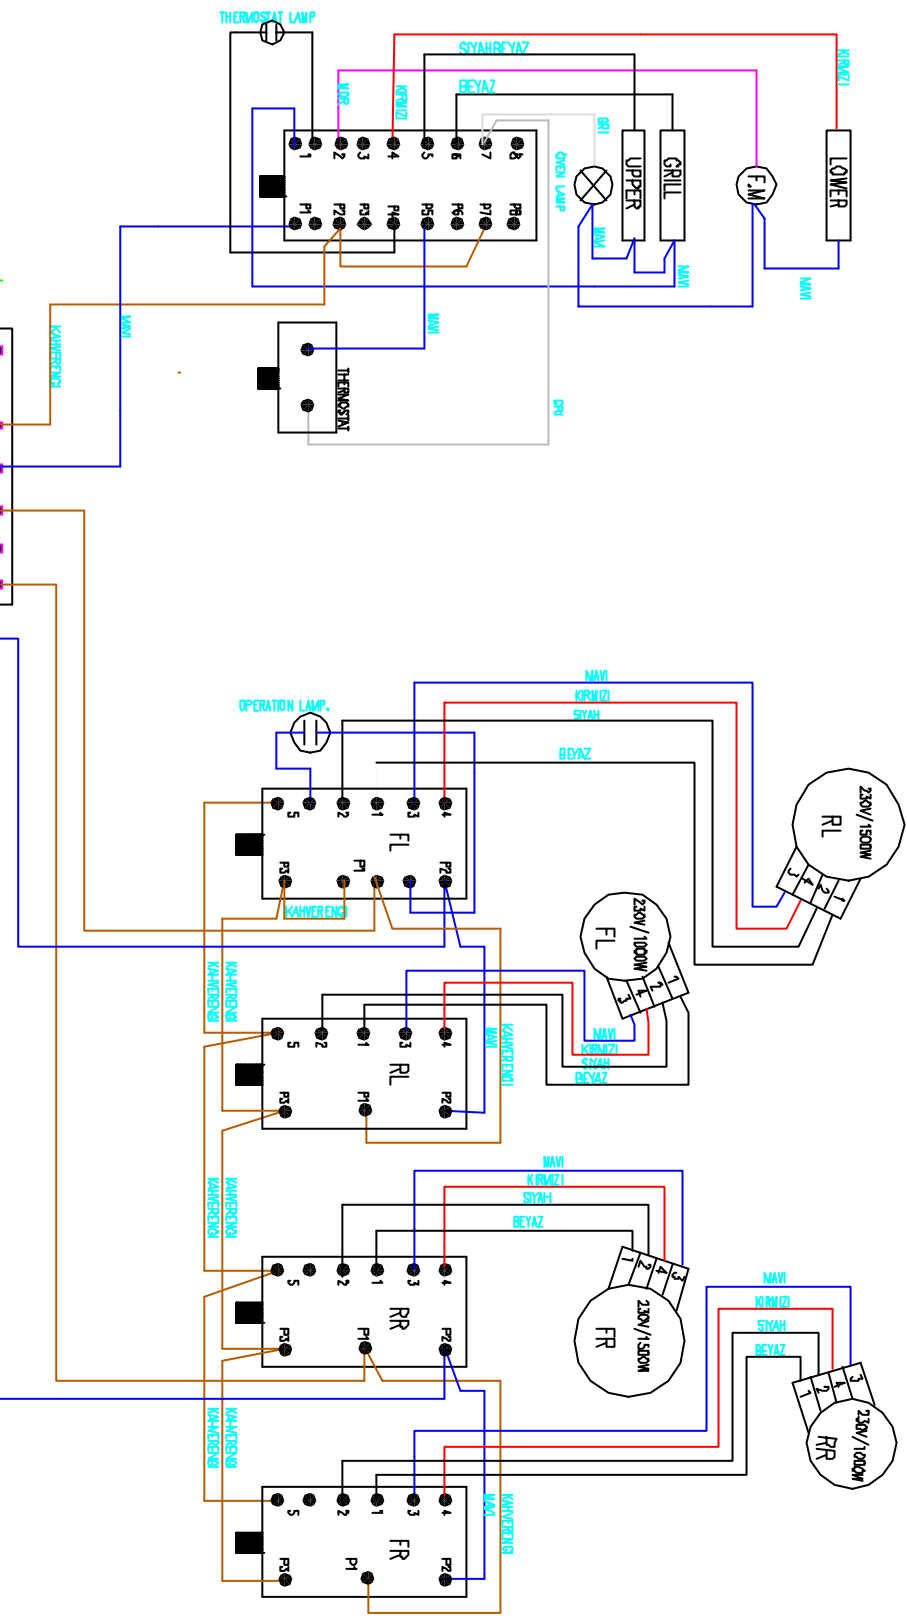

ALL RIGHTS RESERVED. REPRODUCTION OR BETTER OF THE ORIGINAL IS STRICTLY PROHIBITED. © 2008 VESTEL ELEKTRİK SEMAŞTİ

TURKCE	ENGLISH
MAVI	BLUE
SIYAH	BLACK
KIRMIZI	RED
SIYAHBEYAZ	BLACKWHITE
KAHVE	BROWN
BEYAZ	WHITE
MOR	PURPLE
GRN	GREY
PEMBE	PINK
KIRMIZIBEYAZ	REDWHITE
MAVIBEYAZ	BLUEWHITE
KAHVEBEYAZ	BROWNWHITE

**NOTE:** The electrical symbols in other related parts of VESTEL should follow IEC 60617. Wiring for switches, relays and other similar parts should follow the standard IEC 60617.

UN	MARKING	SYMBOL	DESCRIPTION	UNIT	MARKING	SYMBOL	DESCRIPTION
230V	230V/1500W	RELAY	RELAY	230V/1500W	RELAY	RELAY	RELAY
1-4	1-4	SWITCH	SWITCH	1-4	SWITCH	SWITCH	SWITCH
6-8	6-8	SWITCH	SWITCH	6-8	SWITCH	SWITCH	SWITCH
20-30	20-30	SWITCH	SWITCH	20-30	SWITCH	SWITCH	SWITCH
30-40	30-40	SWITCH	SWITCH	30-40	SWITCH	SWITCH	SWITCH
40-50	40-50	SWITCH	SWITCH	40-50	SWITCH	SWITCH	SWITCH
50-60	50-60	SWITCH	SWITCH	50-60	SWITCH	SWITCH	SWITCH
60-70	60-70	SWITCH	SWITCH	60-70	SWITCH	SWITCH	SWITCH
70-80	70-80	SWITCH	SWITCH	70-80	SWITCH	SWITCH	SWITCH
80-90	80-90	SWITCH	SWITCH	80-90	SWITCH	SWITCH	SWITCH
90-100	90-100	SWITCH	SWITCH	90-100	SWITCH	SWITCH	SWITCH
100-110	100-110	SWITCH	SWITCH	100-110	SWITCH	SWITCH	SWITCH
110-120	110-120	SWITCH	SWITCH	110-120	SWITCH	SWITCH	SWITCH
120-130	120-130	SWITCH	SWITCH	120-130	SWITCH	SWITCH	SWITCH
130-140	130-140	SWITCH	SWITCH	130-140	SWITCH	SWITCH	SWITCH
140-150	140-150	SWITCH	SWITCH	140-150	SWITCH	SWITCH	SWITCH

TE660101\_21/220 ELEKTRİK SEMAŞTİ

FRN\_01613

VESTEL

VESTEL ELEKTRİK SEMAŞTİ