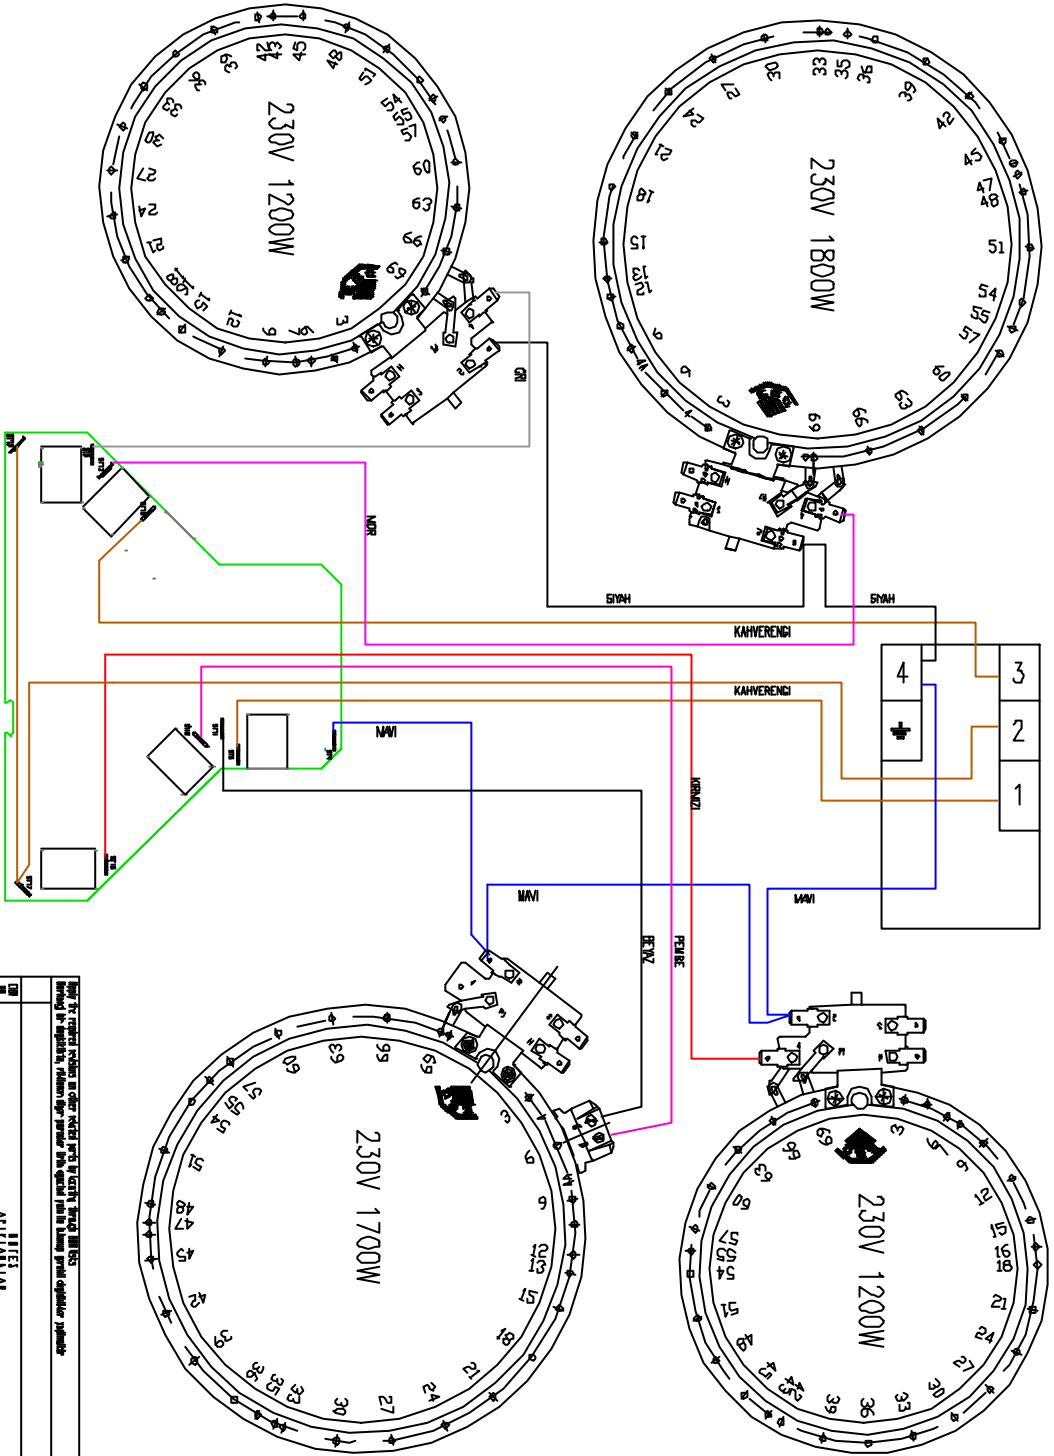

A

B

C

5

4

3

2

1

5

4

3

2

1

TOUCH CONTROL

TURKCE	ENGLISH
MAV	BLUE
SMAH	BLACK
KOMODI	RED
SIYAH/ENK	BLACK/WHITE
KAHVE	BROWN
BEYAZ	WHITE
MAR	PURPLE
GR	GREY
PINK	PINK
KOMODI/SIYAH	RED/WHITE
MAV/BEYAZ	BLUE/WHITE
KAHVERENCI	BROWN/WHITE

VESTEL

TOUCH CONTROL